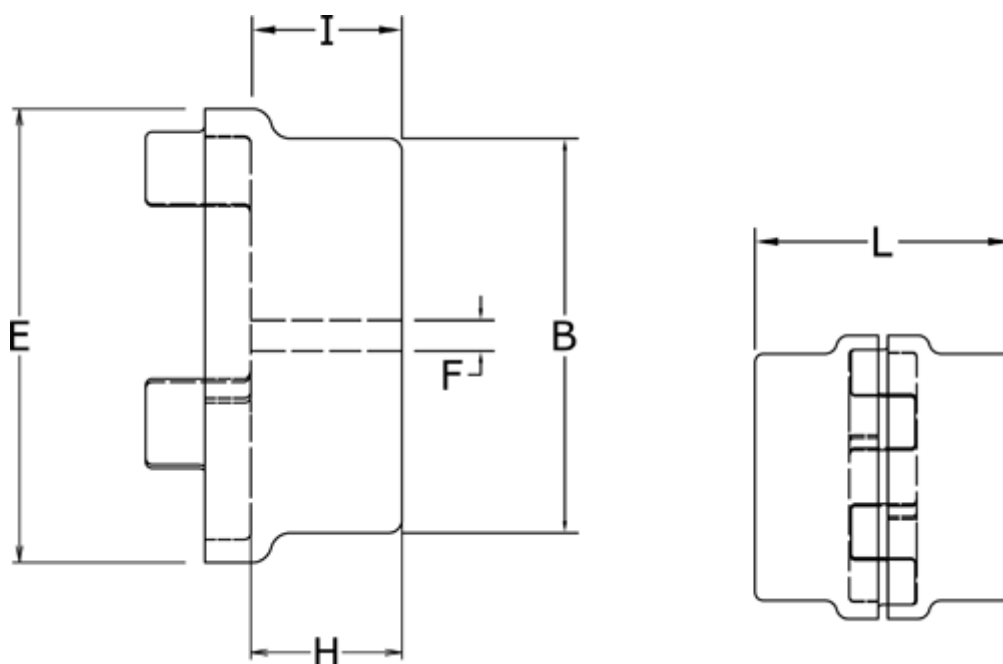

Data Sheet

Article number: 3304024AAL

Description: Coupling hub 24/32A
ALU Aluminium, Predrilled

Measures

B	= 40
E	= 55
F	= -
H	= 30
I	= 24
L	= 78
Max. bore mm	= 24